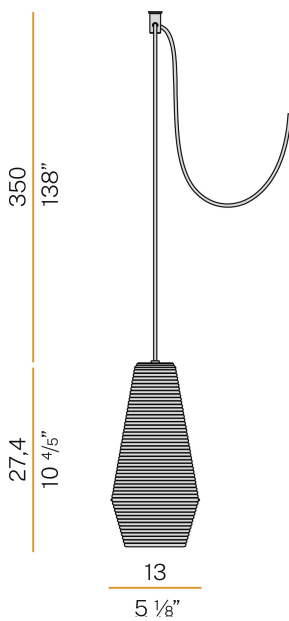

PANZERI

Olivia

220-240V AC
M09752.000.0200

black/crystal diffuser

Data sheet

CODE	M09752.000.0200
SYSTEM POWER CONSUMPTION	max 57W
LIGHT SOURCE	LED retrofit / halogen
LIGHT SOURCE KIT	* included
COMPATIBLE SOURCES	LED retrofit bulb 8W E27 2700K Ra80 1050lm (no dimming) * / max 57W E27
COLOUR TEMPERATURE	2700K Ra>80
LIGHT DISTRIBUTION	diffused
POWER SUPPLY	220-240V AC
FREQUENCY	50/60Hz
NOMINAL LUMINOUS FLUX	1050lm
WEIGHT	1,04 Kg
PROTECTION DEGREE	IP20
COLOUR TOLLERANCES	SDCM <6
PACKING DIMENSIONS (CM)	0,0 x 0,0 x 0,0

Multiple suspension lighting fixture for interiors, with direct and indirect light emission. Rough aluminium structure.

Diffuser in blown glass with white, crystal, steel, amber, bronze, tobacco or green ribbing finish.

Turned pickled sheet metal closing disk in black or mat brass polyacrylic paint. 3,5m (137,8") long suspension and power cable in PVC with black fabric covering. Provided without power canopy, complete with polycarbonate hook.

Technical drawing